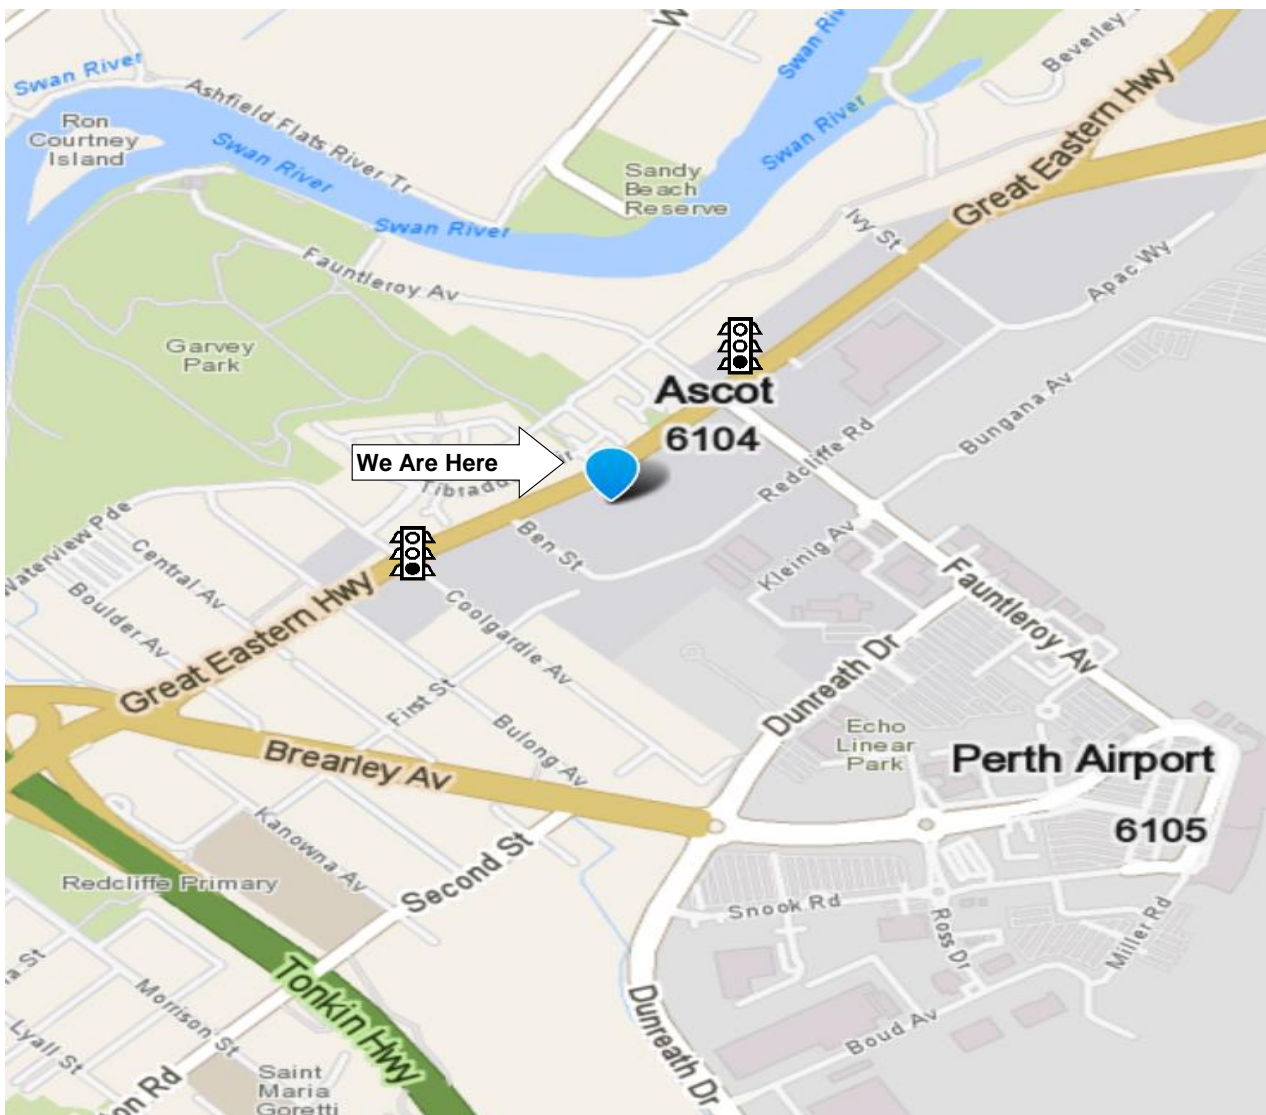

PERTH MONUMENTAL WORKS

www.perthmonumentalworks.com.au

483 Great Eastern Hwy, Redcliffe WA 6104

Phone (08) 9478 2633

Founded 1955 by ARTHUR JONES

PO Box 98, BELMONT WA 6984

Email pmw@inet.net.au

ABN 45 150 378 519

ARTHUR JONES - Proprietor

Price List For Full Monument - (Current - Dec. 2023)

(Prices subject to change at any time)

Does Not Contain Cemetery Fees, GST or Cartage Costs

(Cartage Costs apply to Country areas only)

Monument Can Be Made To Suit Your Requirements

We will match any itemised written quote

All Monuments Stay Property of Perth Monumental Works Until Paid in Full