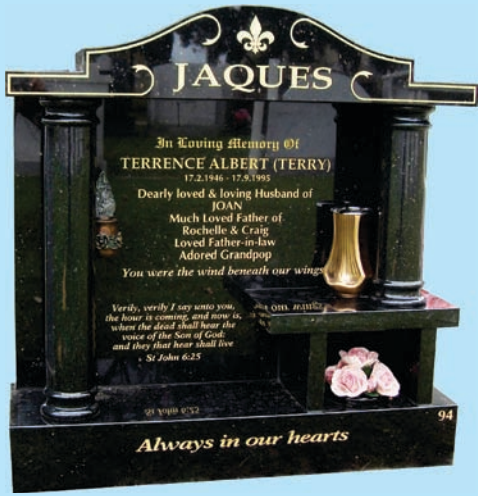

PERTH MONUMENTAL WORKS

Telephone: (08) 9478 2633
A/Hrs: (08) 9279 1528
Facsimile: (08) 9277 9039
Freecall: 1800 652 633
Email: pmw@iinet.net.au

- THE NAME TO REMEMBER -
ESTABLISHED 1955
WWW.PERTHMONUMENTALWORKS.COM.AU

483 Great Eastern Highway
Redcliffe WA 6104
P.O. Box 98
Belmont WA 6984
ABN 45 150 378 519

(2A)