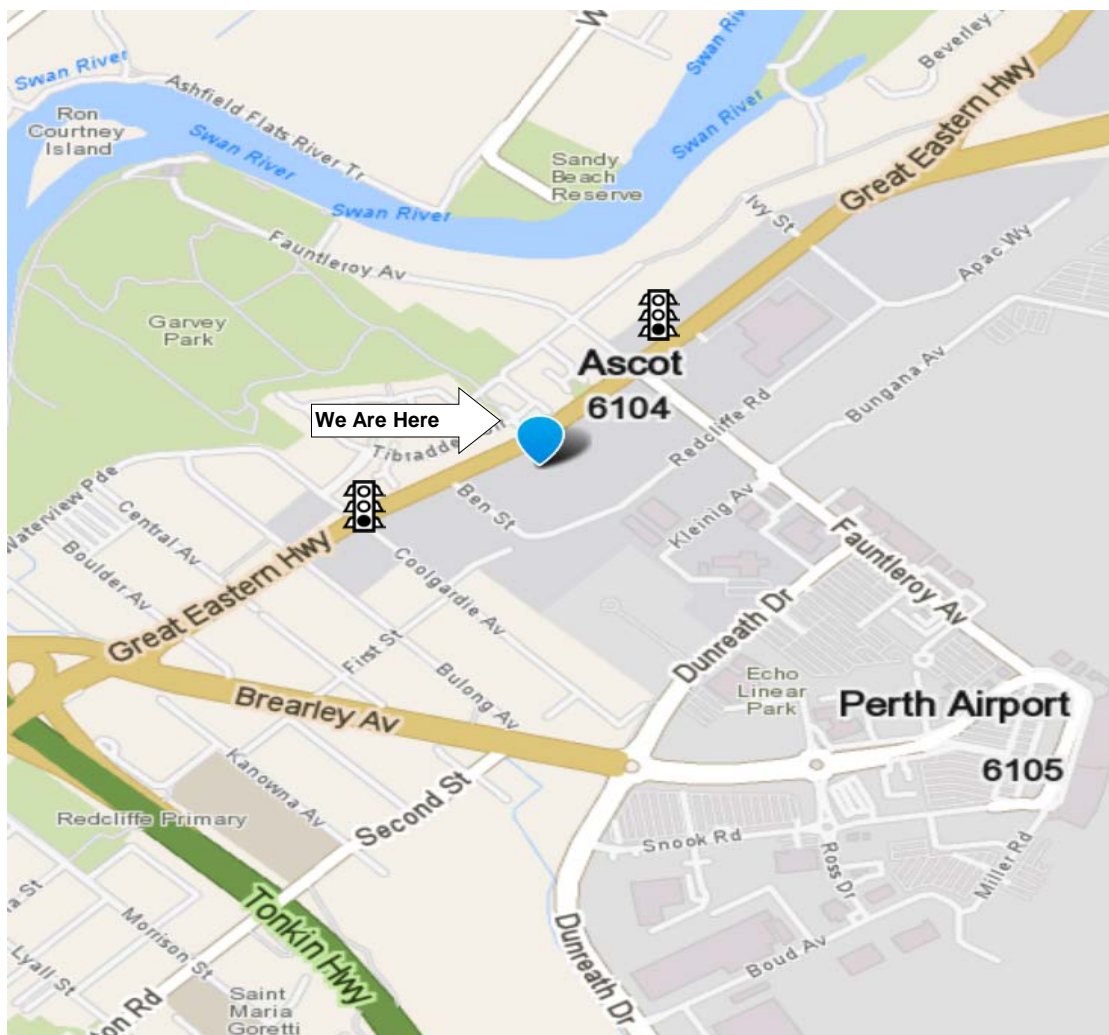

ARTHUR JONES - Proprietor

Price List For Full Monument - (Current - May. 2024)

(Prices subject to change at any time)

***Does Not Contain Cemetery Fees, GST or Cartage Costs
(Cartage Costs apply to Country areas only)***