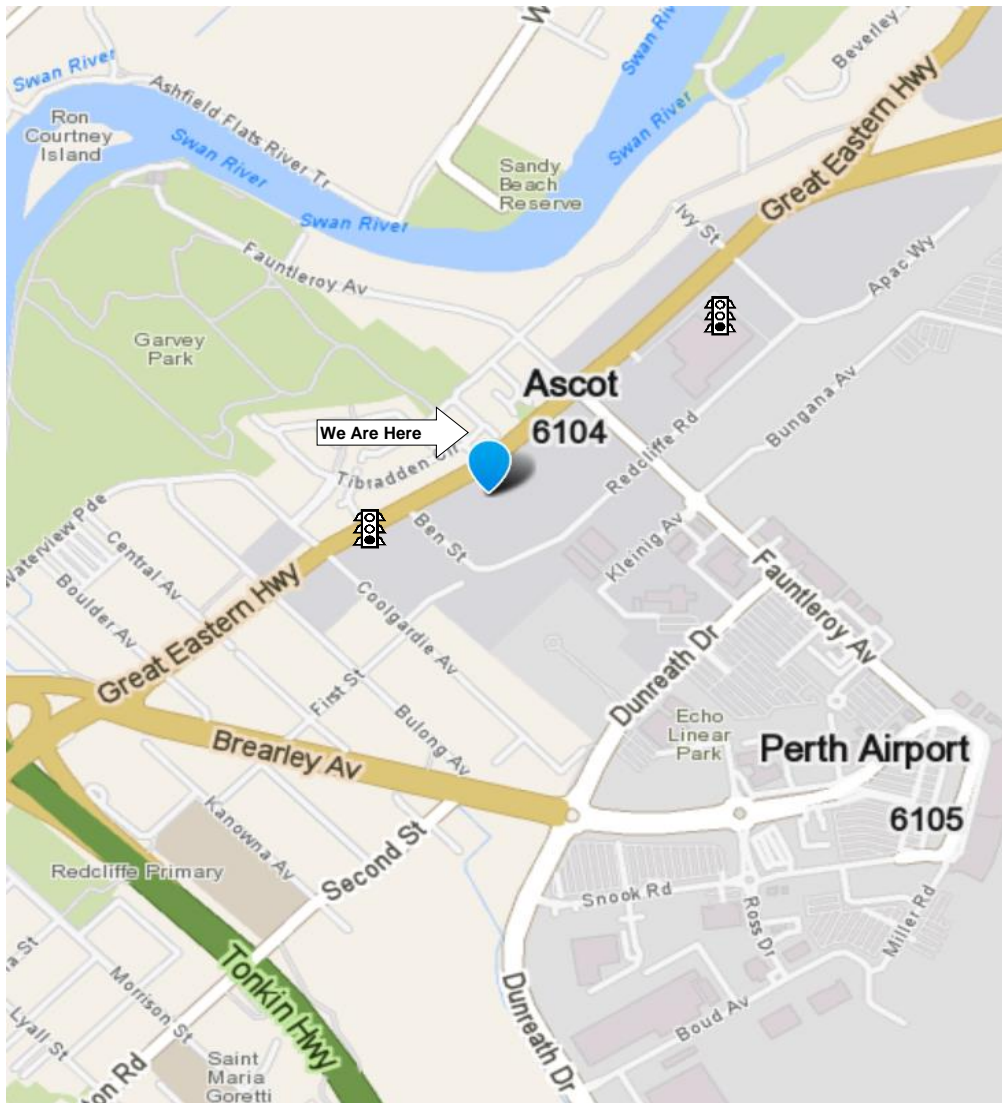

PERTH MONUMENTAL WORKS

www.perthmonumentalworks.com.au

483 Great Eastern Hwy, Redcliffe WA 6104
Phone (08) 9478 2633
Founded 1955 by ARTHUR JONES

PO Box 98, BELMONT WA 6984
Email pmw@inet.net.au
ABN 45 150 378 519

ARTHUR JONES - Proprietor

Price List For Full Monument - (Current - July 2023)

(Prices subject to change at any time)

Does Not Contain Cemetery Fees, GST or Cartage Costs
(Cartage Costs apply to Country areas only)

Monument Can Be Made To Suit Your Requirements

We will match any itemised written quote

All Monuments Stay Property of Perth Monumental Works Until Paid in Full