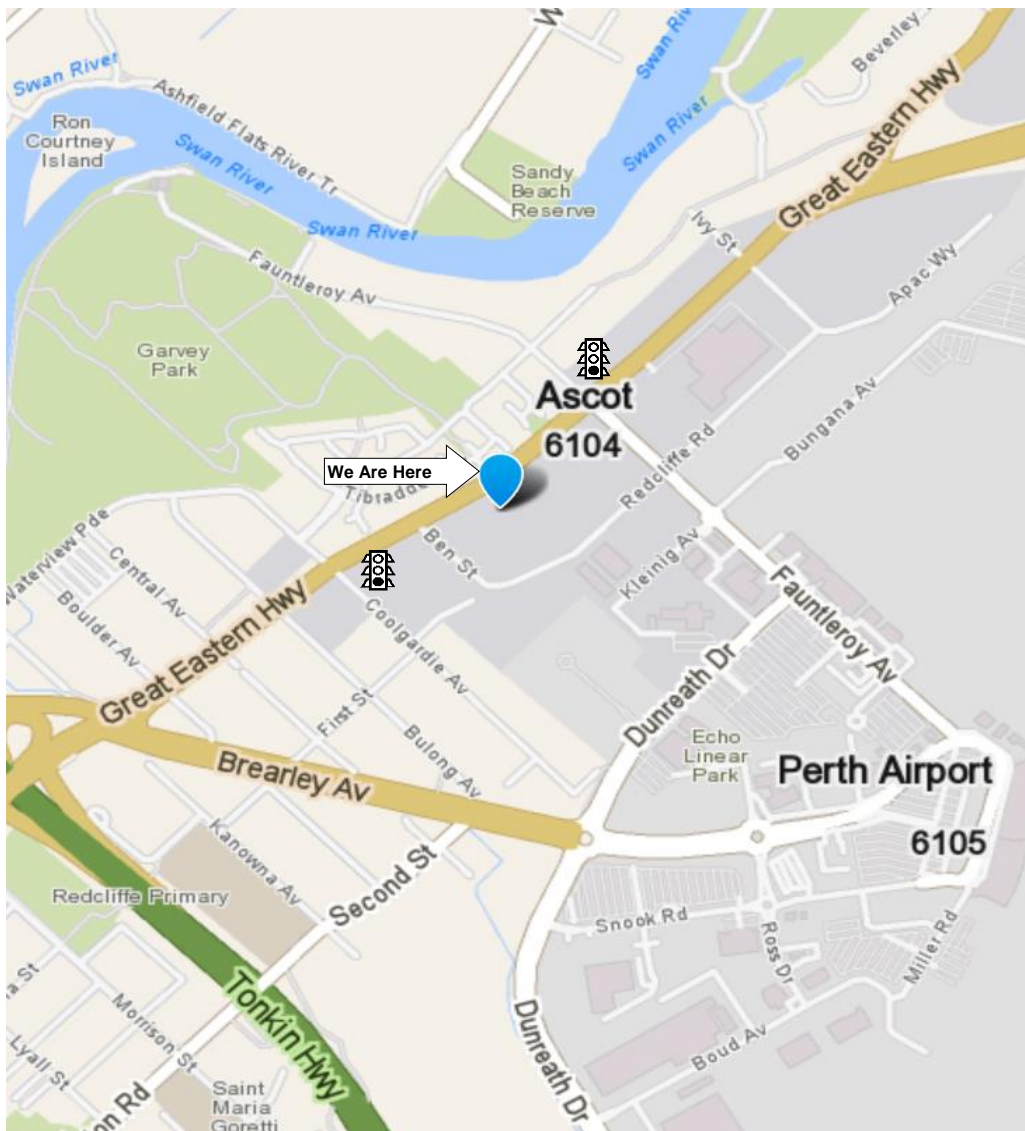

PERTH MONUMENTAL WORKS

483 Great Eastern Highway, Redcliffe, WA 6104
Phone (08) 9478 2633 A/HR (08) 9279 1528 Fax (08) 9277 9039
ABN 45 150 378 519
Email pmw@inet.net.au

ARTHUR JONES - Proprietor

Price List For Full Monument - (Valid until June 2022)

*Does Not Contain Cemetery Fees, GST or Cartage Costs
(Cartage Costs apply to Country areas only)*

Monument Can Be Made To Suit Your Requirements

We will match any itemised written quote

All Monuments Stay Property of Perth Monumental Works Until Paid in Full